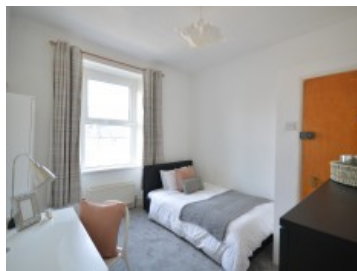

Clifton Place, Plymouth

7 Bedroom Student Property

FROM
£110.00
PPPW inc. bills

A contemporary three-story house, featuring seven bedrooms, conveniently located just off North Hill, offering a short 3-minute walk to the University.

Inside, you'll find a recently updated kitchen and a spacious separate living room. There are two bathrooms for added convenience.

The bedrooms come equipped with double beds, available in a

Room Availability	
Room #1	£110.00 PPPW inc. bills
Room #2	£110.00 PPPW inc. bills
Room #3	£110.00 PPPW inc. bills
Room #4	£110.00 PPPW inc. bills
Room #5	£110.00 PPPW inc. bills
Room #6	£110.00 PPPW inc. bills
Room #7	£110.00 PPPW inc. bills