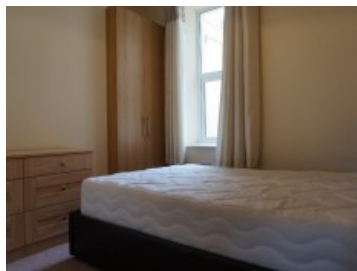

### 1 Bedroom Student Property

FROM  
**£250.00**  
PPPW inc. bills

One bedroom first floor apartment situated in the delightful West Hoe area overlooking garden crescent park and tennis courts. The property was completely refurbished in 2013, and has been finished to the highest of standards, complete with;

Open plan kitchen/living room, featuring a wall mounted flat screen TV

Stylish high gloss fitted kitchen with integrated appliances