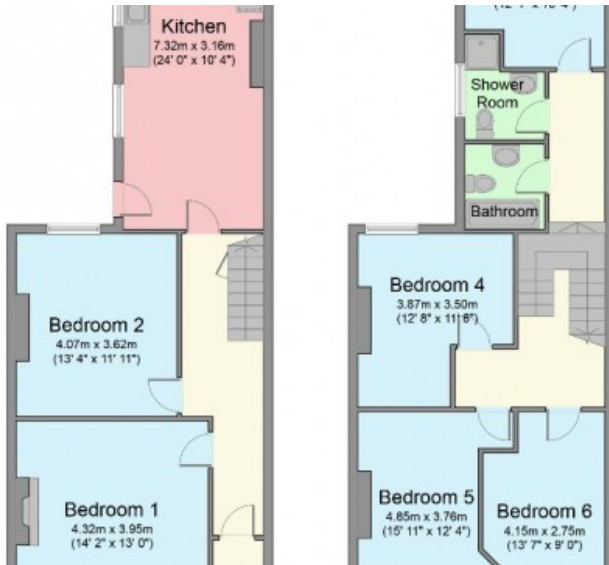

Mildmay Street, Mutley, Plymouth

6 Bedroom Student Property

FROM
£130.00
PPPW inc. bills

Fantastic six bedroom student house, with open plan kitchen-living room.

With spacious bedrooms, and two modern shower rooms, this property has the added bonus of a roof terrace; perfect for a BBQ in the sun.

This property is in the popular student area of Greenbank; just a five minute walk to Plymouth University.

Room Availability

Room #1	£130.00 PPPW inc. bills
Room #2	£130.00 PPPW inc. bills
Room #3	£130.00 PPPW inc. bills
Room #4	£130.00 PPPW inc. bills
Room #5	£130.00 PPPW inc. bills
Room #6	£130.00 PPPW inc. bills