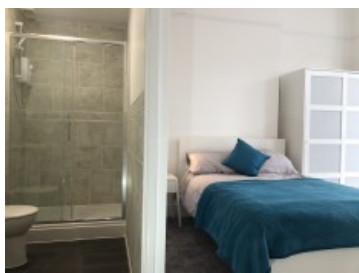

Sutherland Road, Plymouth

12 Bedroom Student Property

FROM
£145.00
PPPW inc. bills

Twelve-bed en-suite house just a few minutes walk from Plymouth University campus.

One of the main features of this house is the large communal space situated in the basement of the property. There is a large open plan kitchen providing plenty of space for all housemates to cook and eat.

Room Availability

Room #1	£145.00 PPPW inc. bills
Room #2	£145.00 PPPW inc. bills
Room #3	£145.00 PPPW inc. bills
Room #4	£145.00 PPPW inc. bills
Room #5	£145.00 PPPW inc. bills
Room #6	£145.00 PPPW inc. bills
Room #7	£145.00 PPPW inc. bills